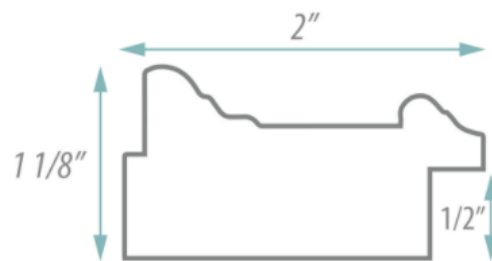

SPECIFICATION SHEET

FRAMED MIRROR

MODEL#: FM 79252-21X40

FRAMED MIRRORS COLLECTION

FEATURES:

- ONE 21X40" HIGH RESOLUTION SILVER PLATE GLASS MIRROR SIZE W/ DECORATIVE FRAME.
- "WALL HUGGER" HANGER FOR MOUNTING INCLUDED.
- STANDARD MOUNTING STYLE IS VERTICAL. FOR HORIZONTAL, PLEASE SPECIFY WHEN ORDERING.
- PACKED IN FOUR WALL (FOLDED DOUBLE WALL) CORRUGATION.
- STYLE: TRADITIONAL
- COLOR: SILVER/PEWTER
- FINISH: FOIL

MIRROR FINISHES:

- FLAT POLISHED EDGE
- BEVELED EDGE

OVERALL SIZE DIMENSION: 25" WIDE X 44" HIGH X 1 1/8" DEEP